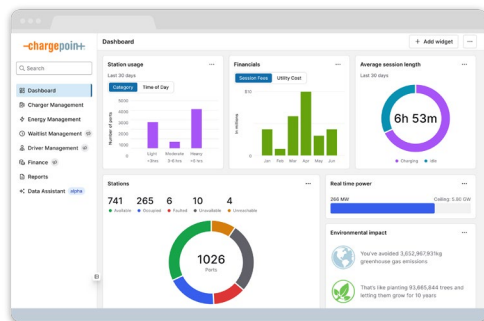

Deliver high power, optimize space

ChargePoint® Express 280 provides uncompromising power, dependable performance and a premium EV charging experience to any business or fleet.

Thoughtful design meets dependable performance

With a compact form factor and redundant power delivery capabilities, the Express 280 is designed to fit anywhere and provide exceptional reliability.

Create your own premium charging experience

Our intuitive user experience, open APIs and consumer loyalty integrations make it easy to customize your stations to enhance your brand, so customers come back to charge.

Easily launch and manage your EV charging solution

We provide the support, monitoring and analytics tools, and energy management features you need to achieve your business goals.

Gain complete control with unified EV charging software. Get real-time visibility into power use, costs, and station status. Set custom pricing and manage access remotely for total security.

Leverage 35+ prebuilt reports to track usage, fees, station health, and environmental impact with ease.

Ideal for

Auto dealerships

Commercial real estate

Fleet

Fueling & convenience

Retail places

Many more sites